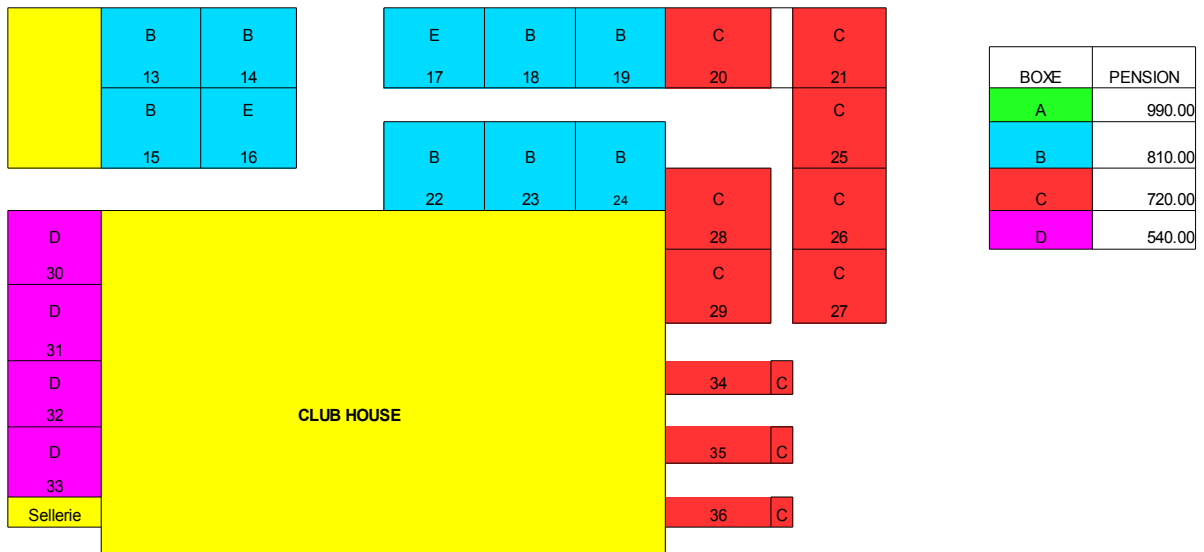

Price list for boxes valid from March 1st, 2011

- (A) Box with terrace** **CHF 990.00**
- (B) Box for horse** **CHF 810.00**
- (C) Box for pony** **CHF 720.00**
- (D) Box for Shetland** **CHF 540.00**

These prices include hay, straw, food, etc. The horses are going every day to the parc except week-ends and bank holliday.

VAT 8 % included.

A	A	A	A		A	A	A	A	A	A	A	A	A
1	2	3	4		5	6	7	8	9	10	11	12	

Map of the Ecuries de Marnex